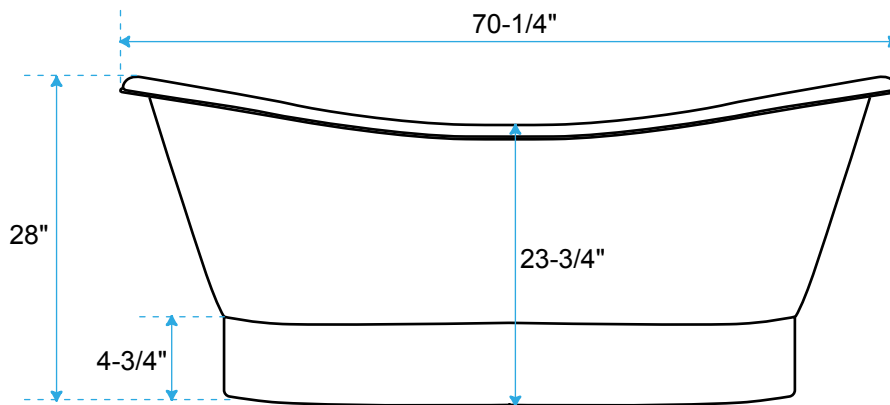

# CHICAGO HAMMERED BRASS COPPER INDOOR SOAKING BATHTUB SPECIFICATIONS

Overall Dimensions	70-1/4" L x 31-1/2" W (front to back) x 28" H
Water Capacity	
without overflow	74 gallons
with overflow	N/A
Water Depth	
to top of tub	18-1/2"
to overflow	N/A
Tub Weight Uncrated	110 lbs.
Tub Rim	2-1/4" wide
Tub Footprint	50-3/4" x 21-1/8" (front to back)
Faucet Configurations	Continuous Rolled Rim

**All measurements are approximate. Measurements may vary +/- 1".**

unit: inch

All dimensions and specifications are nominal and may vary. Use actual products for accuracy in critical situations.