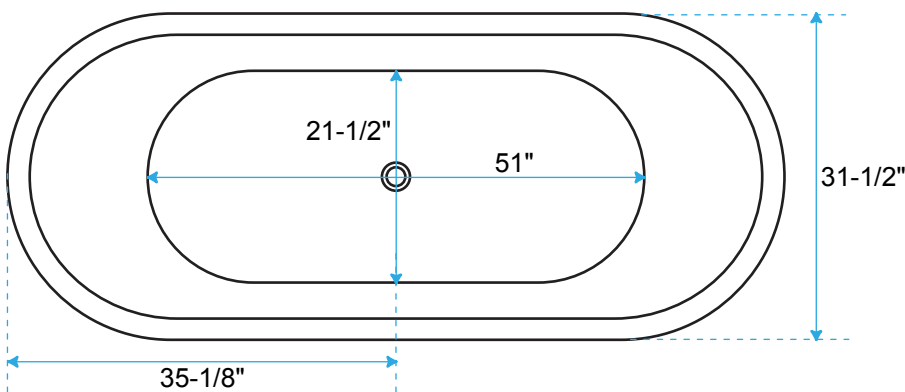

# CHICAGO HAMMERED BRASS COPPER INDOOR SOAKING BATHTUB SPECIFICATIONS

Overall Dimensions	70-1/4" L x 31-1/2" W (front to back) x 28" H
Water Capacity	
without overflow	74 gallons
with overflow	N/A
Water Depth	
to top of tub	18-1/2"
to overflow	N/A
Tub Weight Uncrated	110 lbs.
Tub Rim	2-1/4" wide
Tub Footprint	50-3/4" x 21-1/8" (front to back)
Faucet Configurations	Continuous Rolled Rim

**All measurements are approximate. Measurements may vary +/- 1".**

unit: inch

All dimensions and specifications are nominal and may vary. Use actual products for accuracy in critical situations.